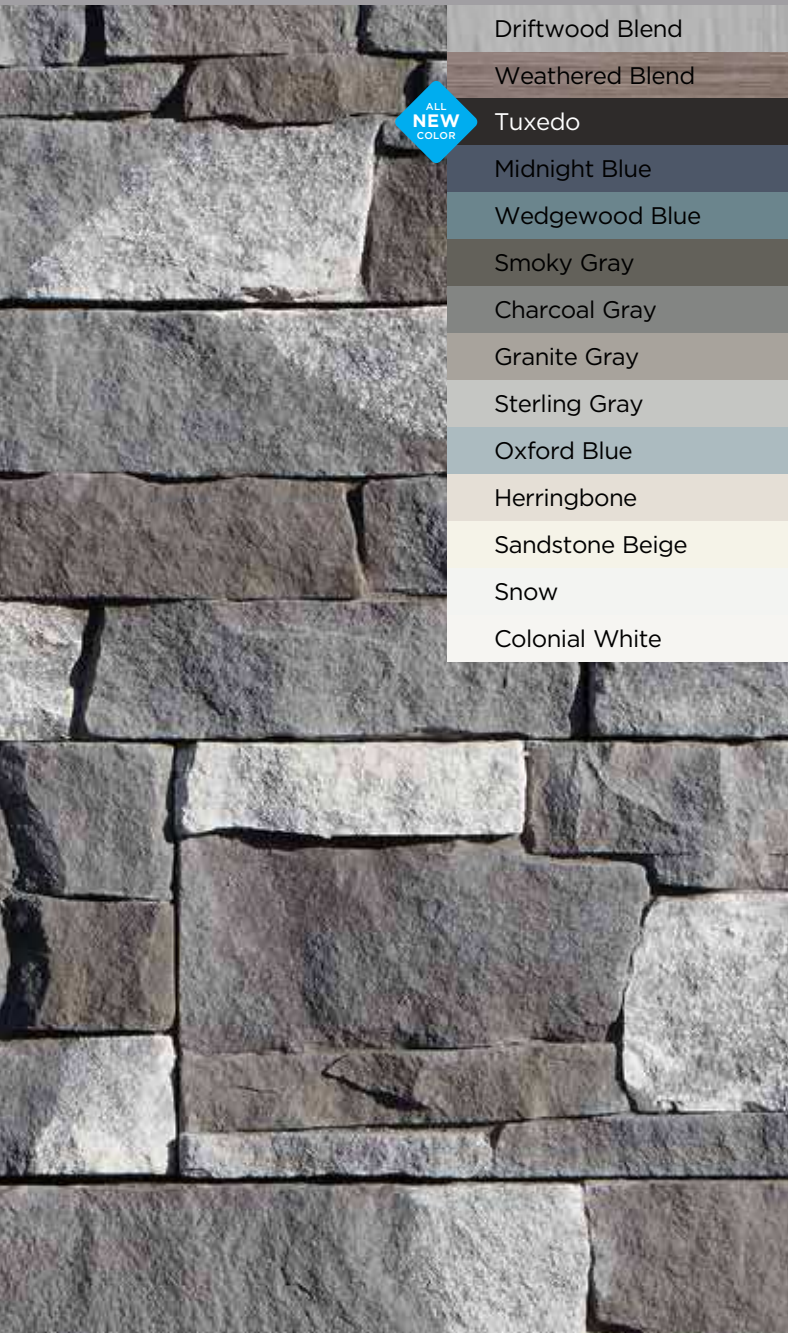

STONEfaçade™

Architectural Stone Cladding System

**Stone & Vinyl
Siding Color
Coordination**

Adirondack Snowfall

With hues of gray, adirondack snowfall matches best with siding in whites, blues and grays.

- Driftwood Blend
- Weathered Blend
- Tuxedo**
- Midnight Blue
- Wedgewood Blue
- Smoky Gray
- Charcoal Gray
- Granite Gray
- Sterling Gray
- Oxford Blue
- Herringbone
- Sandstone Beige
- Snow
- Colonial White

Appalachian Twilight

With calming grays and browns, appalachian twilight works well with an extensive palette of siding colors.

- Natural Blend
- Driftwood Blend
- Arbor Blend
- Frontier Blend
- Autumn Red
- Mountain Cedar
- Slate
- Hearthstone
- Spruce
- Olive Grove
- Forest
- Pacific Blue
- Granite Gray
- Sterling Gray
- Seagrass
- Cypress
- Herringbone
- Sandstone Beige
- Desert Tan
- Weathered Wood
- Natural Clay
- Savannah Wicker
- Light Maple
- Heritage Cream
- Autumn Yellow
- Snow
- Colonial White